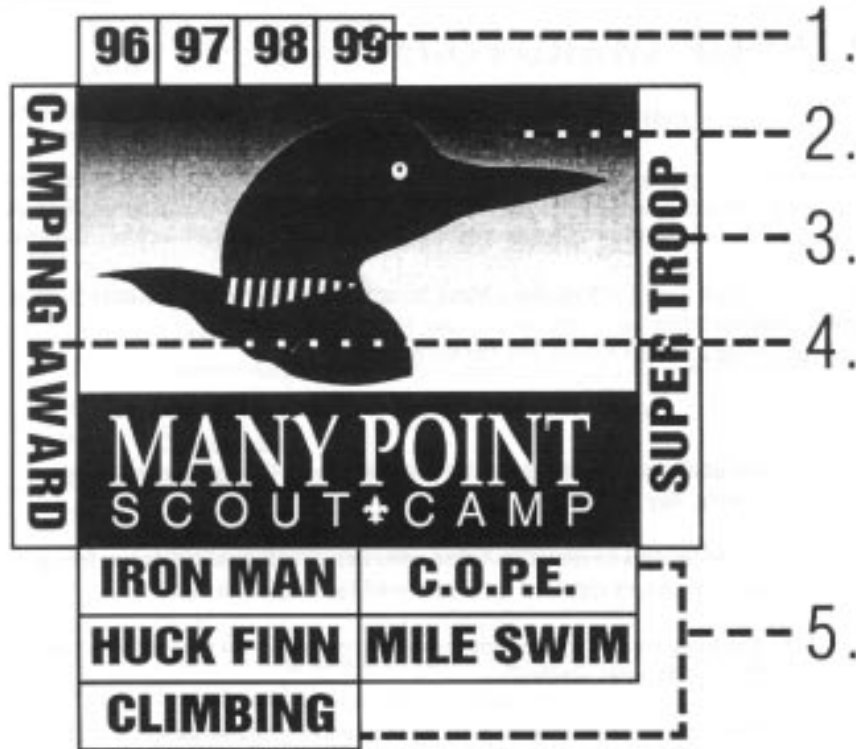

Recognitions

The Many Point Patch System

The Many Point Scout Camp Recognition System.

The drawing above shows how Many Point's Recognition System is sewn on your uniform (right pocket), patch vest or blanket. Scouts and leaders add to the system each year. The parts of the system are described below.

1. Year Segments

One year segment is worn for each year a youth or adult attends Many Point. One year segment is given to all campers each year.

2. Many Point Scout Camp

The center of the Many Point Recognition system. The loon logo remains the same but a new background design is introduced each year.

Scouts and adults receive the 3" loon patch their first year at Many Point to start their recognition program.

Additional loon patches are available for purchase each year by returning campers.

3. Super Troop Segment

Worn by youth and adults who were in attendance at Many Point when their troop earned the Super Troop Award.

4. Camping Award Segment

Worn by youth and adults who qualify for the National Camping Award. The National Camping Award recognizes a troop's year round camping.