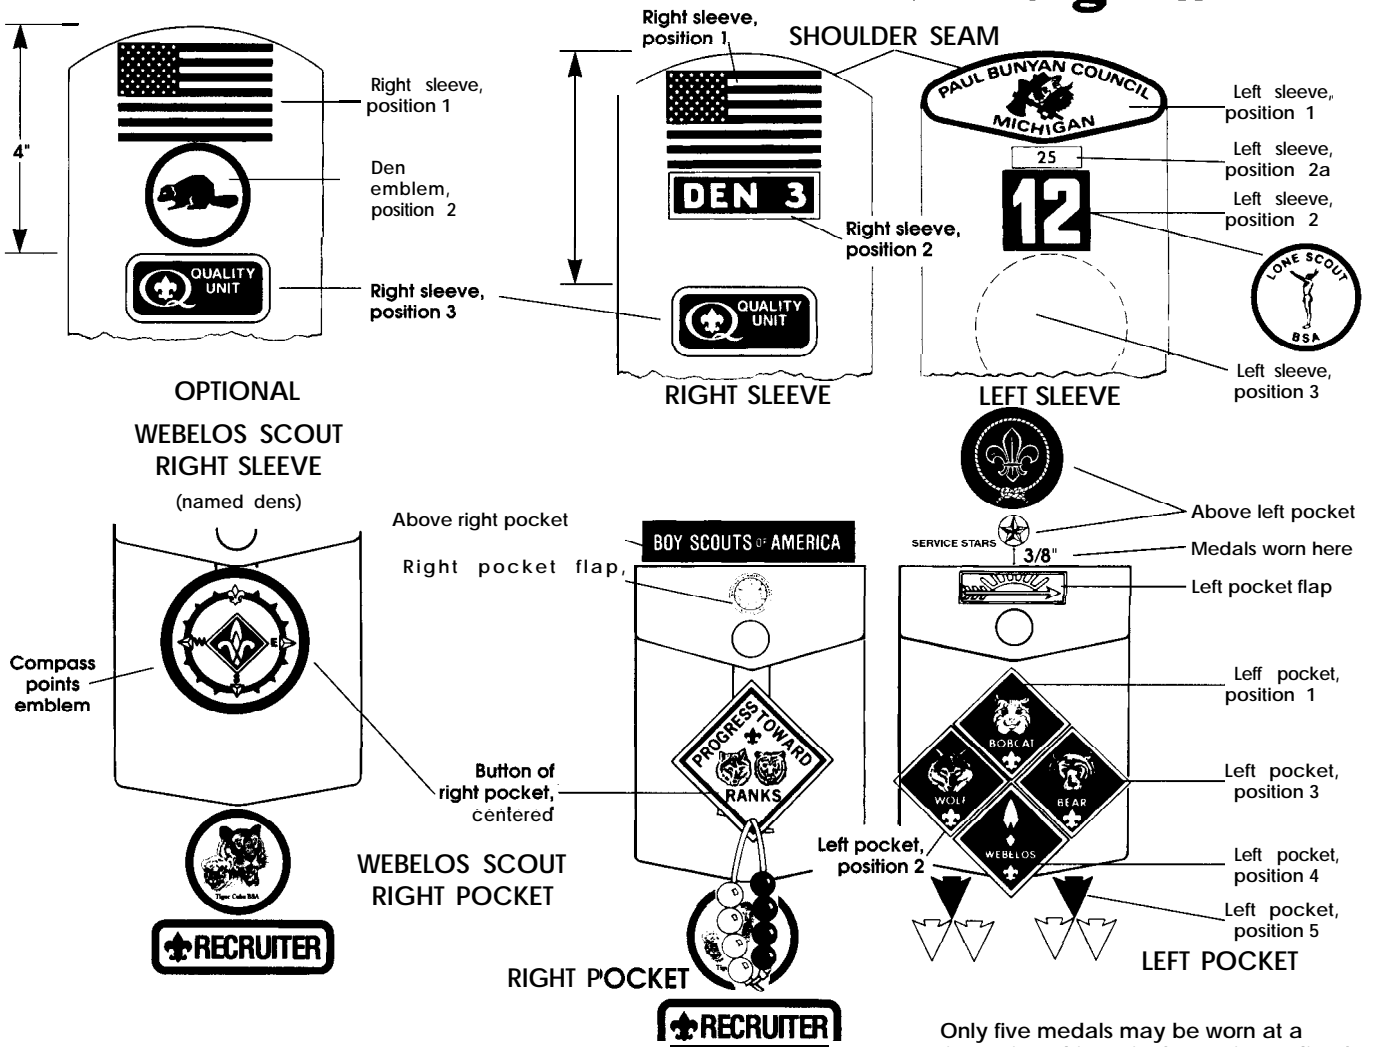

Cub Scout and Webelos Scout Insignia

CUB SCOUT PROGRAM IDENTIFICATION

U.S. flag emblem, cloth, red, white, and blue, No. 00103, Cub Scout, Cub Scout leader, right sleeve, position 1. New uniforms have this emblem already sewn in the correct position.

Council shoulder emblem, cloth, No. 16xxx (last three digits indicate the council number), Cub Scout and Cub Scout leader, left sleeve, position 1.

Unit number, cloth, white on red, Nos. 10400 through 10408 (last digit indicates the unit number for 0 through 8); for unit number 9, order No. 10406. Cub Scout and Cub Scout leader, left sleeve, position 2, touching council shoulder emblem if veteran unit bar is not worn. Multiple-digit numbers may be special-ordered-2-digit, No.

10409; 3-digit, No. 10410; 4-digit, No. 10411.

Lone Scout emblem, cloth, red and black on khaki, No. 00352, Lone Cub Scout, left sleeve, position 2.

Veteran unit bars, cloth, Cub Scout and Cub Scout leader, left sleeve, position 2a; 25 years, No. 00133; 50 years, No. 00105; 55 years, No. 00194; 60 years, No. 00195; 65 years, No. 00196; 70 years, No. 00197; 75 years, No. 00107; 80 years, No. 00198.

World Crest, cloth, No. 00143, centered horizontally over left pocket and vertically between left shoulder seam and top of pocket. May be worn by all members of Scouting as an expression of world brotherhood.