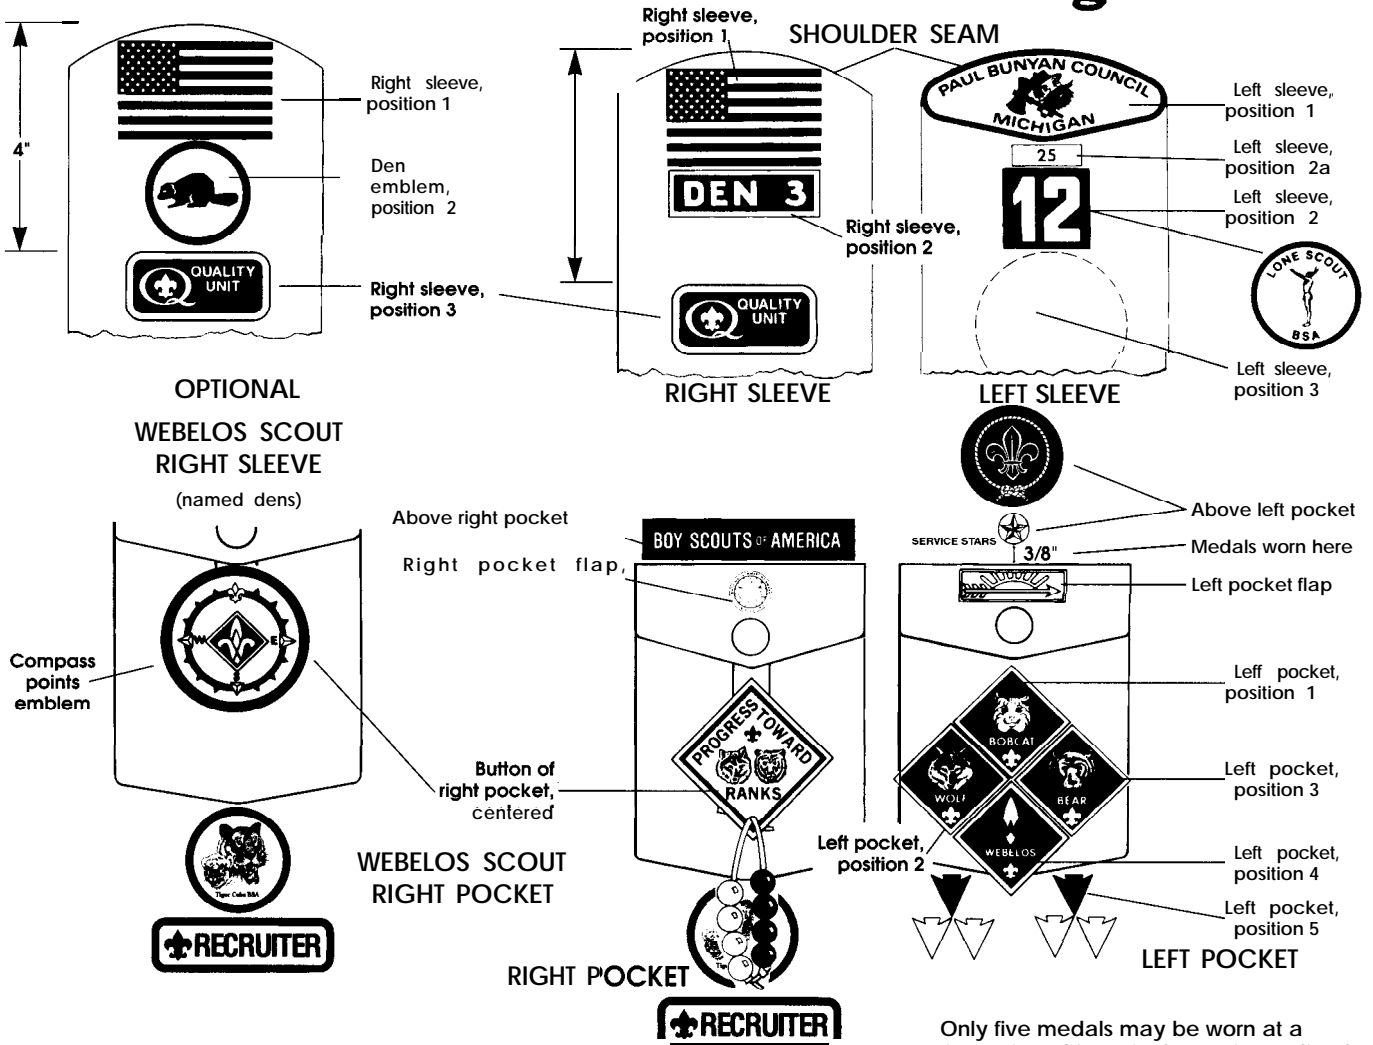

Cub Scout and Webelos Scout Insignia

CUB SCOUT PROGRAM IDENTIFICATION

U.S. flag emblem, cloth, red, white, and blue, No. 00103, Cub Scout, Cub Scout leader, right sleeve, position 1. New uniforms have this emblem already sewn in the correct position.

Council shoulder emblem, cloth, No. 16xxx (last three digits indicate the council number), Cub Scout and Cub Scout leader, left sleeve, position 1.

Unit number, cloth, white on red, Nos. 10400 through 10408 (last digit indicates the unit number for 0 through 8); for unit number 9, order No. 10406. Cub Scout and Cub Scout leader, left sleeve, position 2, touching council shoulder emblem if veteran unit bar is not worn. Multiple-digit numbers may be special-ordered-2-digit, No.

10409; 3-digit, No. 10410; 4-digit, No. 10411.

Lone Scout emblem, cloth, red and black on khaki, No. 00352, Lone Cub Scout, left sleeve, position 2.

Veteran unit bars, cloth, Cub Scout and Cub Scout leader, left sleeve, position 2a; 25 years, No. 00133; 50 years, No. 00105; 55 years, No. 00194; 60 years, No. 00195; 65 years, No. 00196; 70 years, No. 00197; 75 years, No. 00107; 80 years, No. 00198.

Only five medals may be worn at a time, pinned in a single row immediately above the seam of the left pocket.

Webelos den emblem, optional (see page 17).

Neckerchief slide, No. 00800; Cub Scout, worn with Cub Scout neckerchiefs.